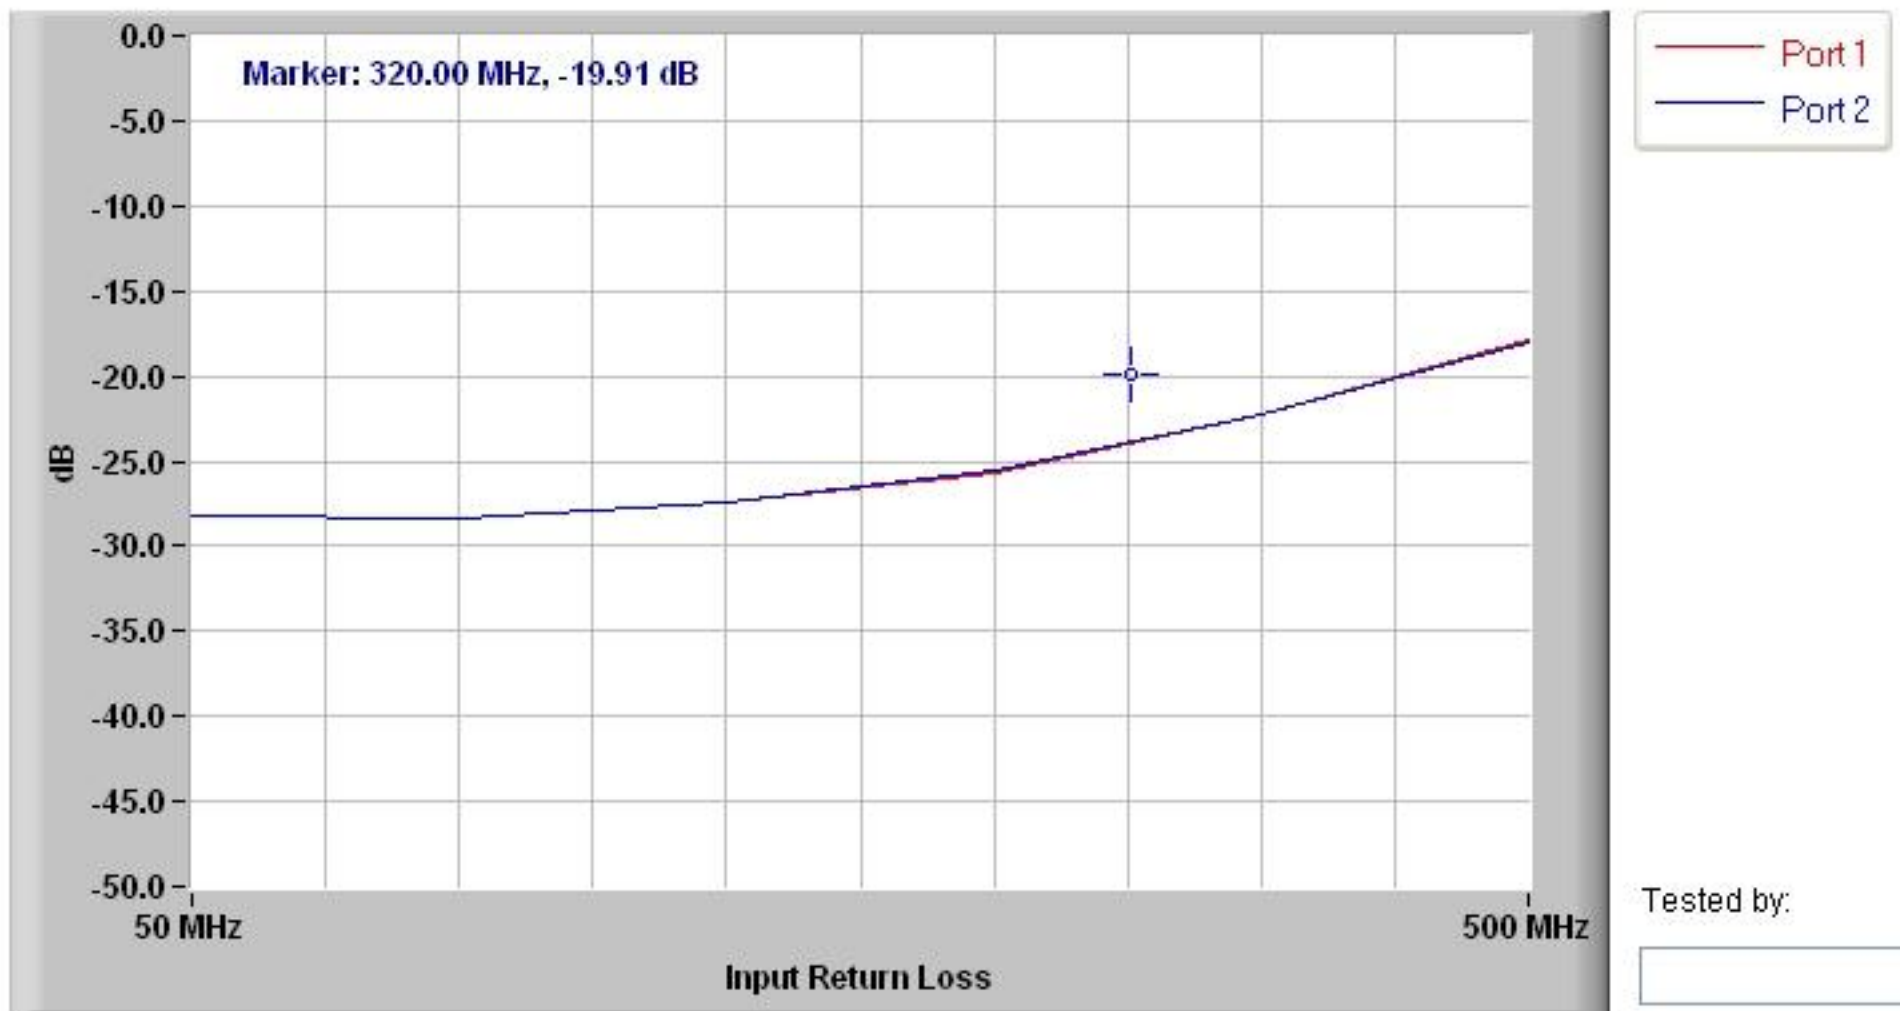

Test Plots

MICROWAVE COMMUNICATIONS
LABORATORIES, INC.

LUMPED ELEMENT POWER DIVIDER
Device Type: 2 Way Model Number: PL2-3-3

Tested by:

LUMPED ELEMENT POWER DIVIDER
Device Type: 2 Way Model Number: PL2-3-3

Test Plots

MICROWAVE COMMUNICATIONS
LABORATORIES, INC.

LUMPED ELEMENT POWER DIVIDER
Device Type: 2 Way Model Number: PL2-3-3

Tested by:

Test Plots

MICROWAVE COMMUNICATIONS
LABORATORIES, INC.

LUMPED ELEMENT POWER DIVIDER
Device Type: 2 Way Model Number: PL2-3-3