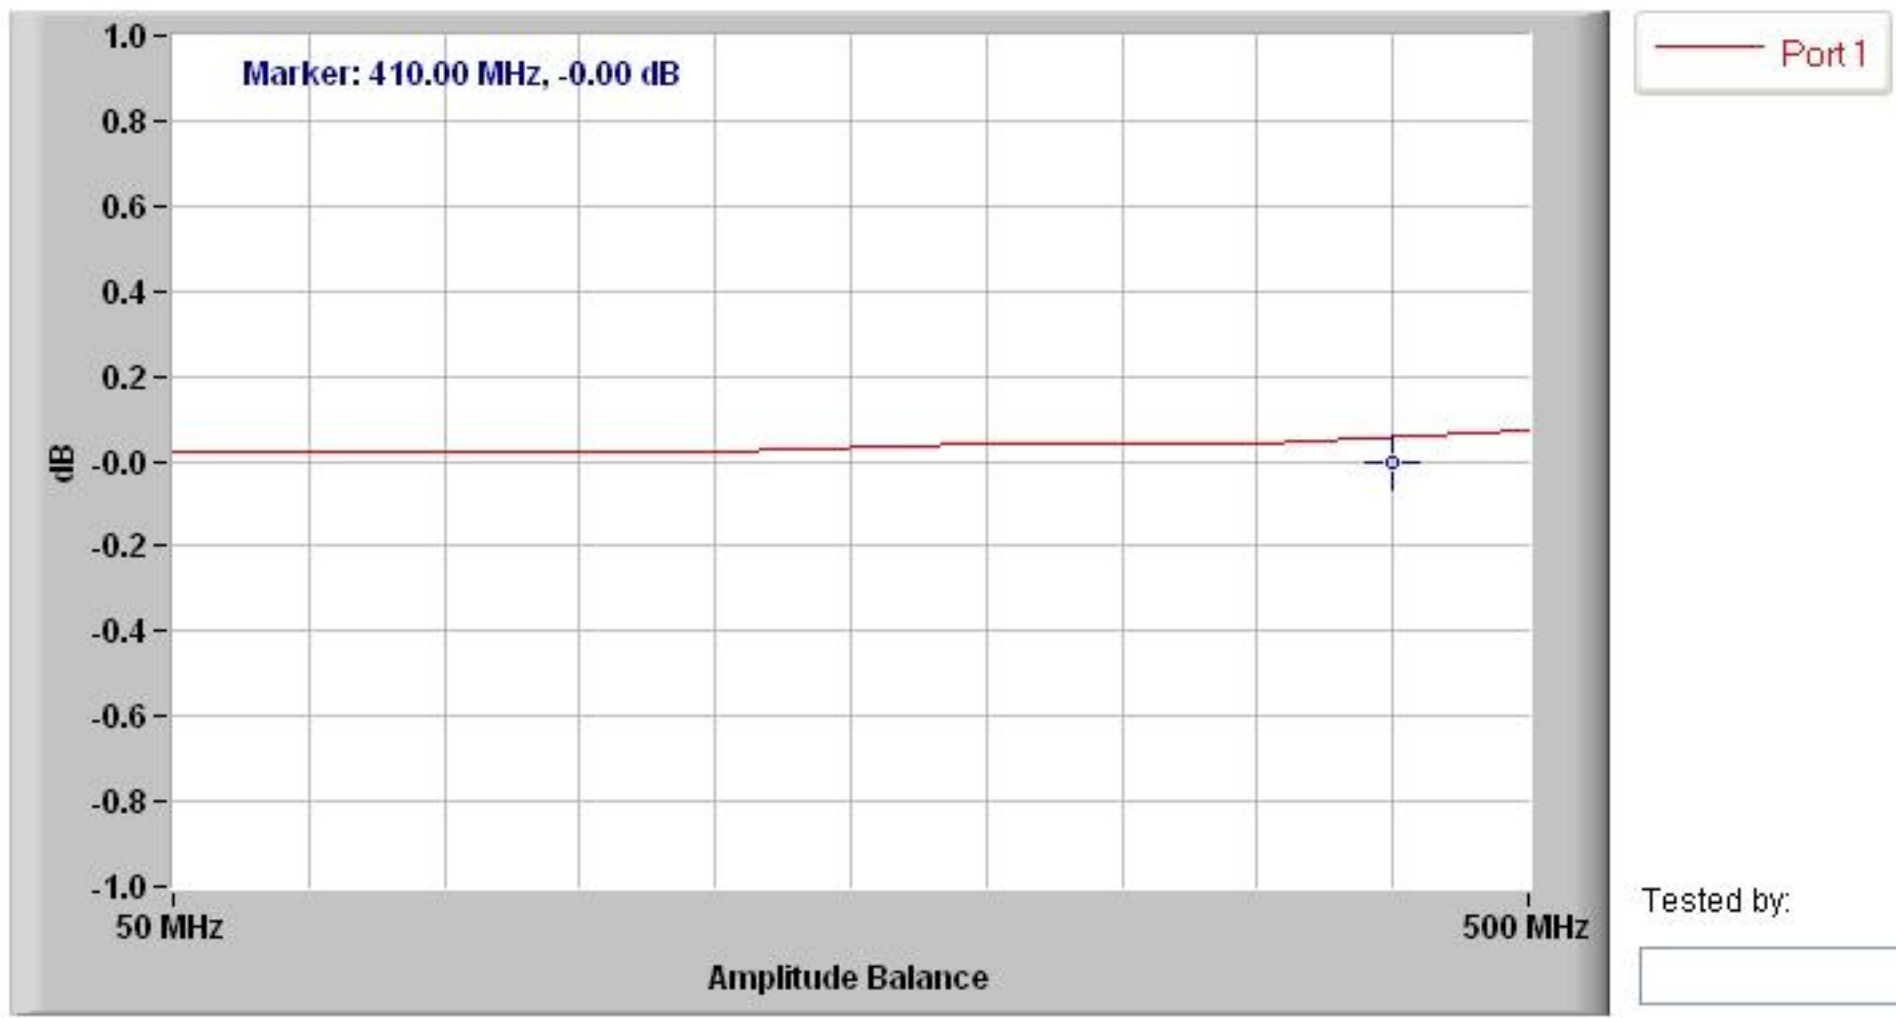

Test Plots

MICROWAVE COMMUNICATIONS
LABORATORIES, INC.

LUMPED ELEMENT POWER DIVIDER
Device Type: 2 Way Model Number: PL2-3-3

Tested by:

LUMPED ELEMENT POWER DIVIDER
Device Type: 2 Way Model Number: PL2-3-3

Test Plots

MICROWAVE COMMUNICATIONS
LABORATORIES, INC.

LUMPED ELEMENT POWER DIVIDER
Device Type: 2 Way Model Number: PL2-3-3

Tested by:

Test Plots

MICROWAVE COMMUNICATIONS
LABORATORIES, INC.

LUMPED ELEMENT POWER DIVIDER
Device Type: 2 Way Model Number: PL2-3-3