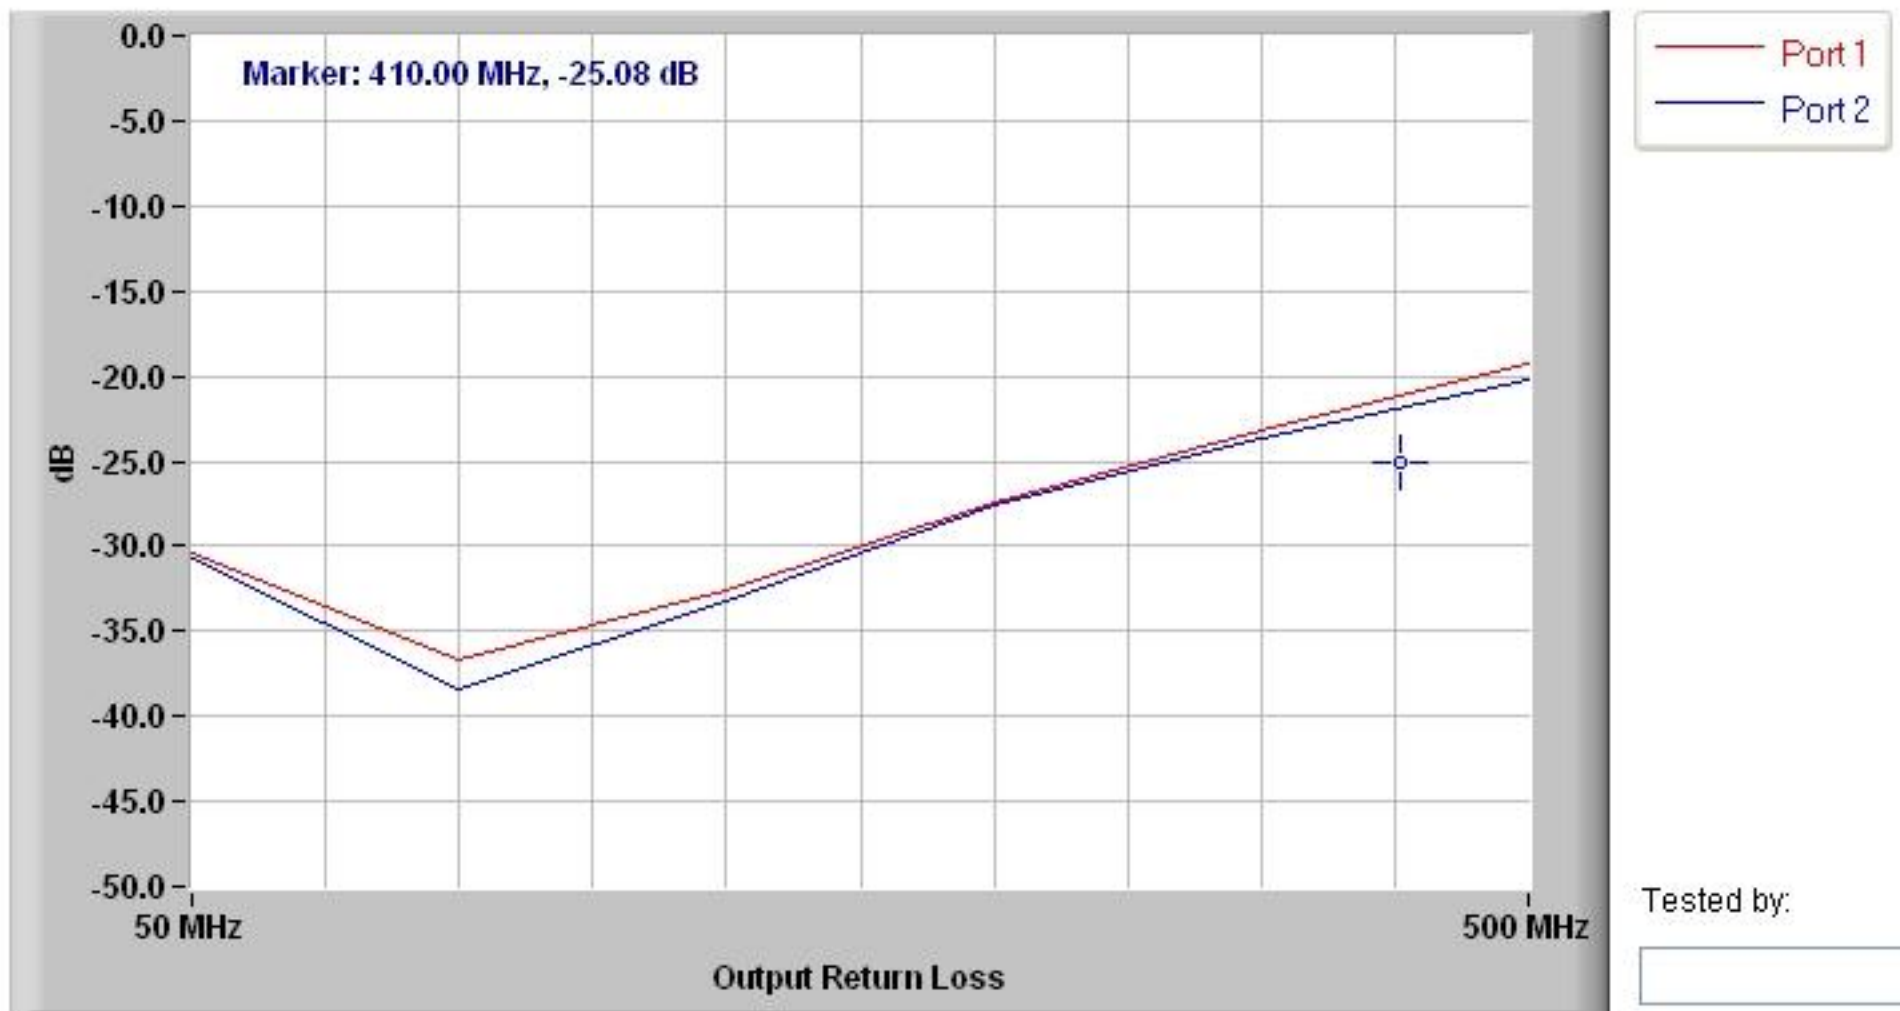

Test Plots

MICROWAVE COMMUNICATIONS
LABORATORIES, INC.

LUMPED ELEMENT POWER DIVIDER
Device Type: 2 Way Model Number: PL2-3-3

Tested by:

LUMPED ELEMENT POWER DIVIDER
Device Type: 2 Way Model Number: PL2-3-3

Test Plots

MICROWAVE COMMUNICATIONS
LABORATORIES, INC.

LUMPED ELEMENT POWER DIVIDER
Device Type: 2 Way Model Number: PL2-3-3

Tested by:

Test Plots

MICROWAVE COMMUNICATIONS
LABORATORIES, INC.

LUMPED ELEMENT POWER DIVIDER
Device Type: 2 Way Model Number: PL2-3-3