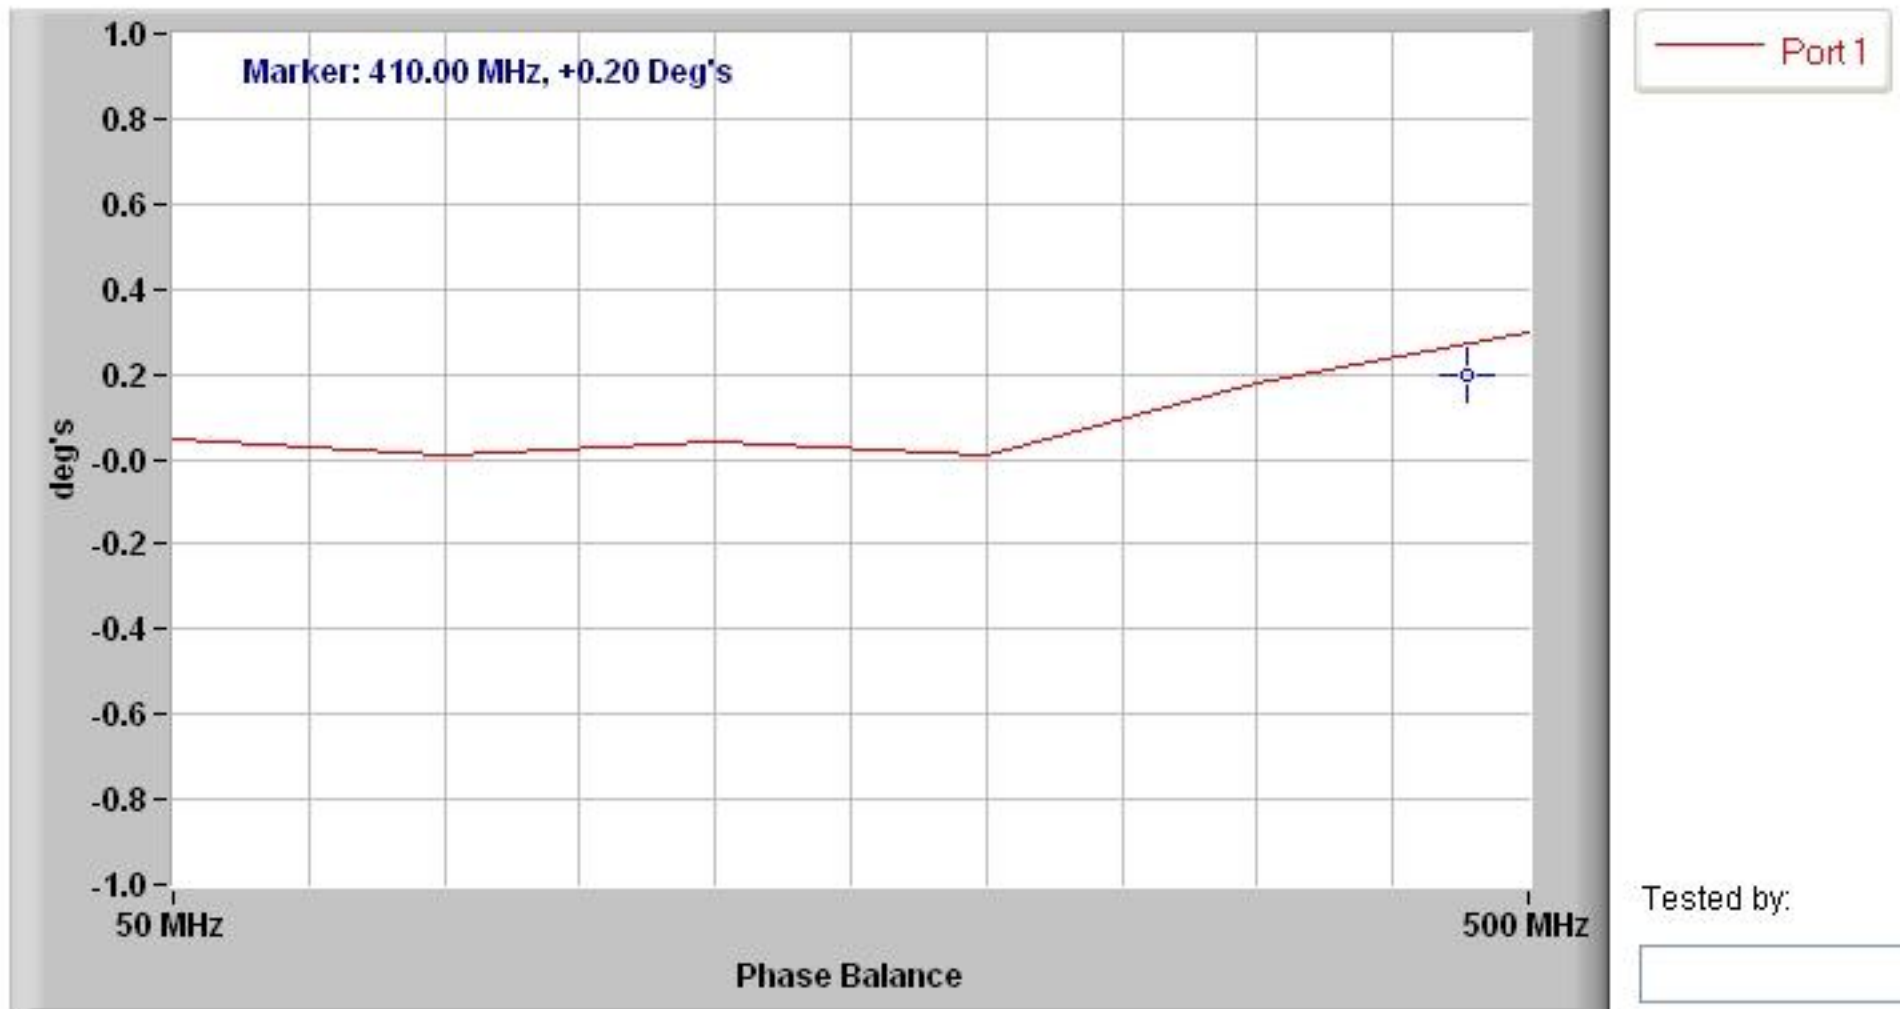

Test Plots

MICROWAVE COMMUNICATIONS
LABORATORIES, INC.

LUMPED ELEMENT POWER DIVIDER
Device Type: 2 Way Model Number: PL2-3-3

Tested by:

LUMPED ELEMENT POWER DIVIDER
Device Type: 2 Way Model Number: PL2-3-3