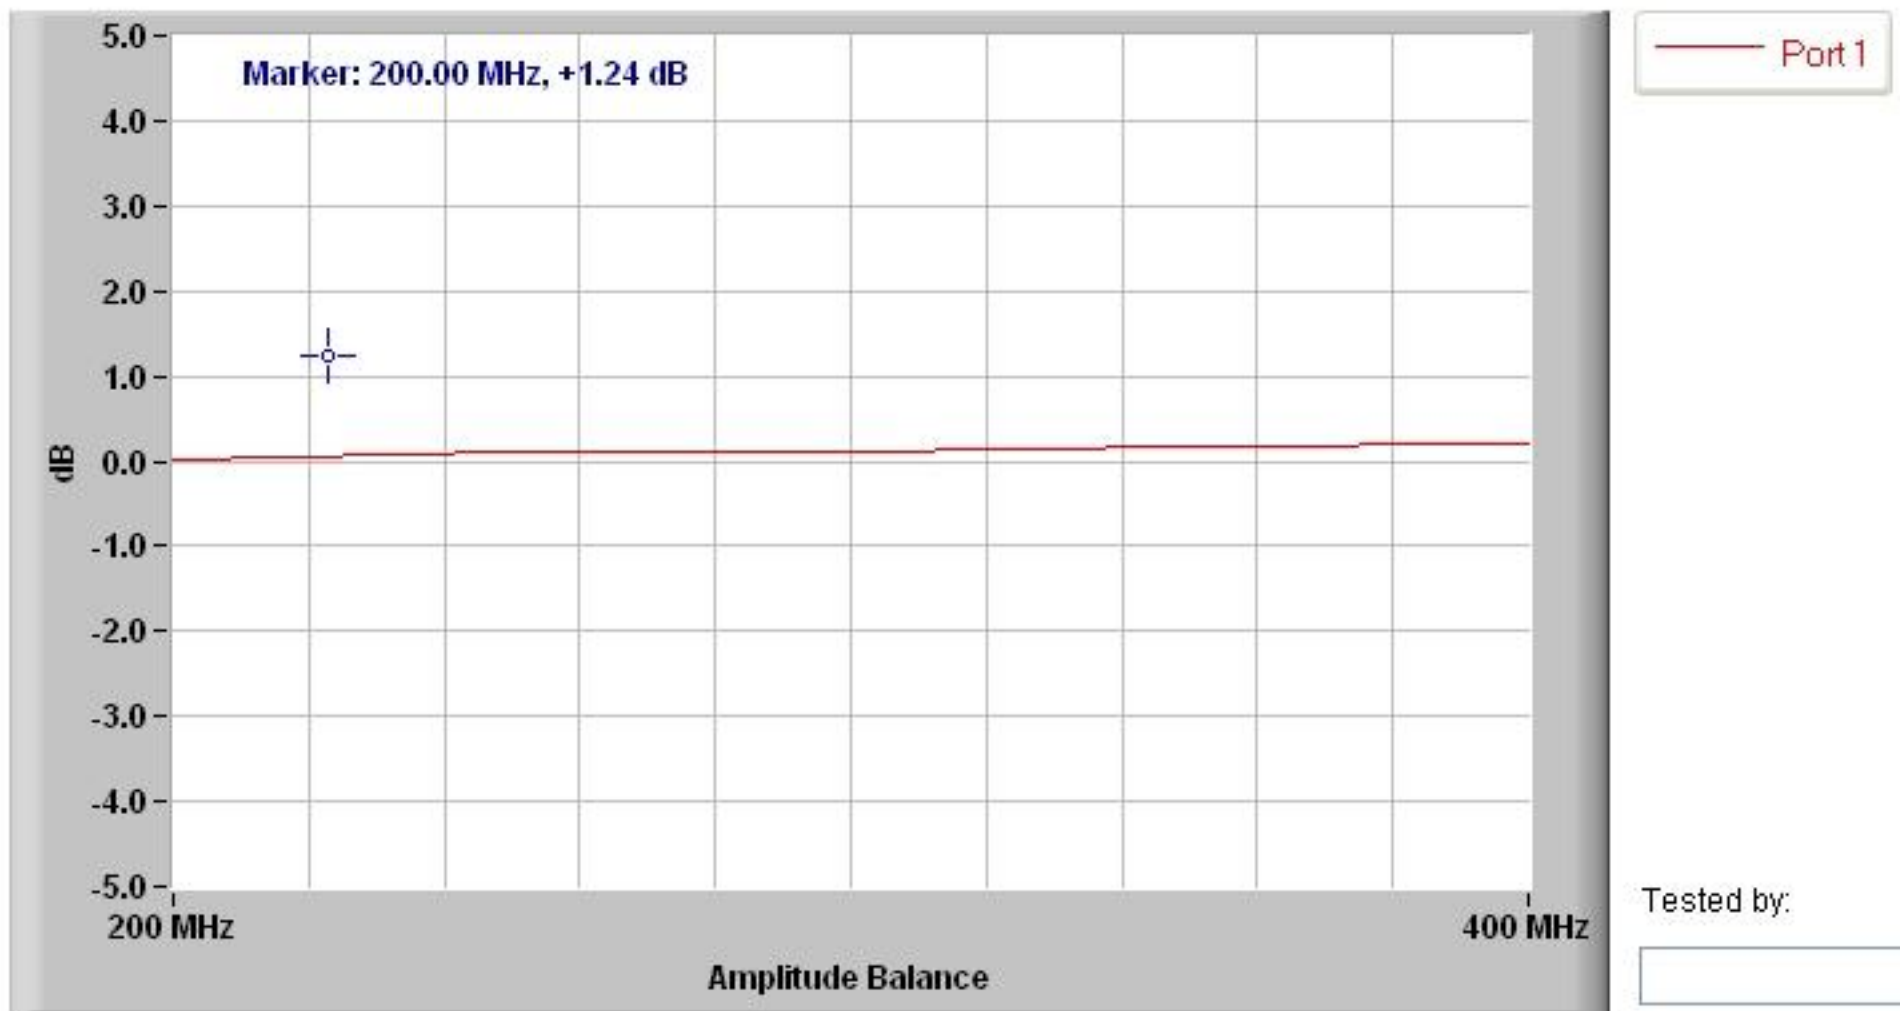

180 DEGREE HYBRID 4 PORT
Model Number: JL-8

Tested by:

180 DEGREE HYBRID 4 PORT
Model Number: JL-8

Tested by:

180 DEGREE HYBRID 4 PORT
Model Number: JL-8

180 DEGREE HYBRID 4 PORT
Model Number: JL-8

Tested by:

Test Plots

MICROWAVE COMMUNICATIONS
LABORATORIES, INC.

180 DEGREE HYBRID 4 PORT
Model Number: JL-8

Test Plots

MICROWAVE COMMUNICATIONS
LABORATORIES, INC.

180 DEGREE HYBRID 4 PORT
Model Number: JL-8