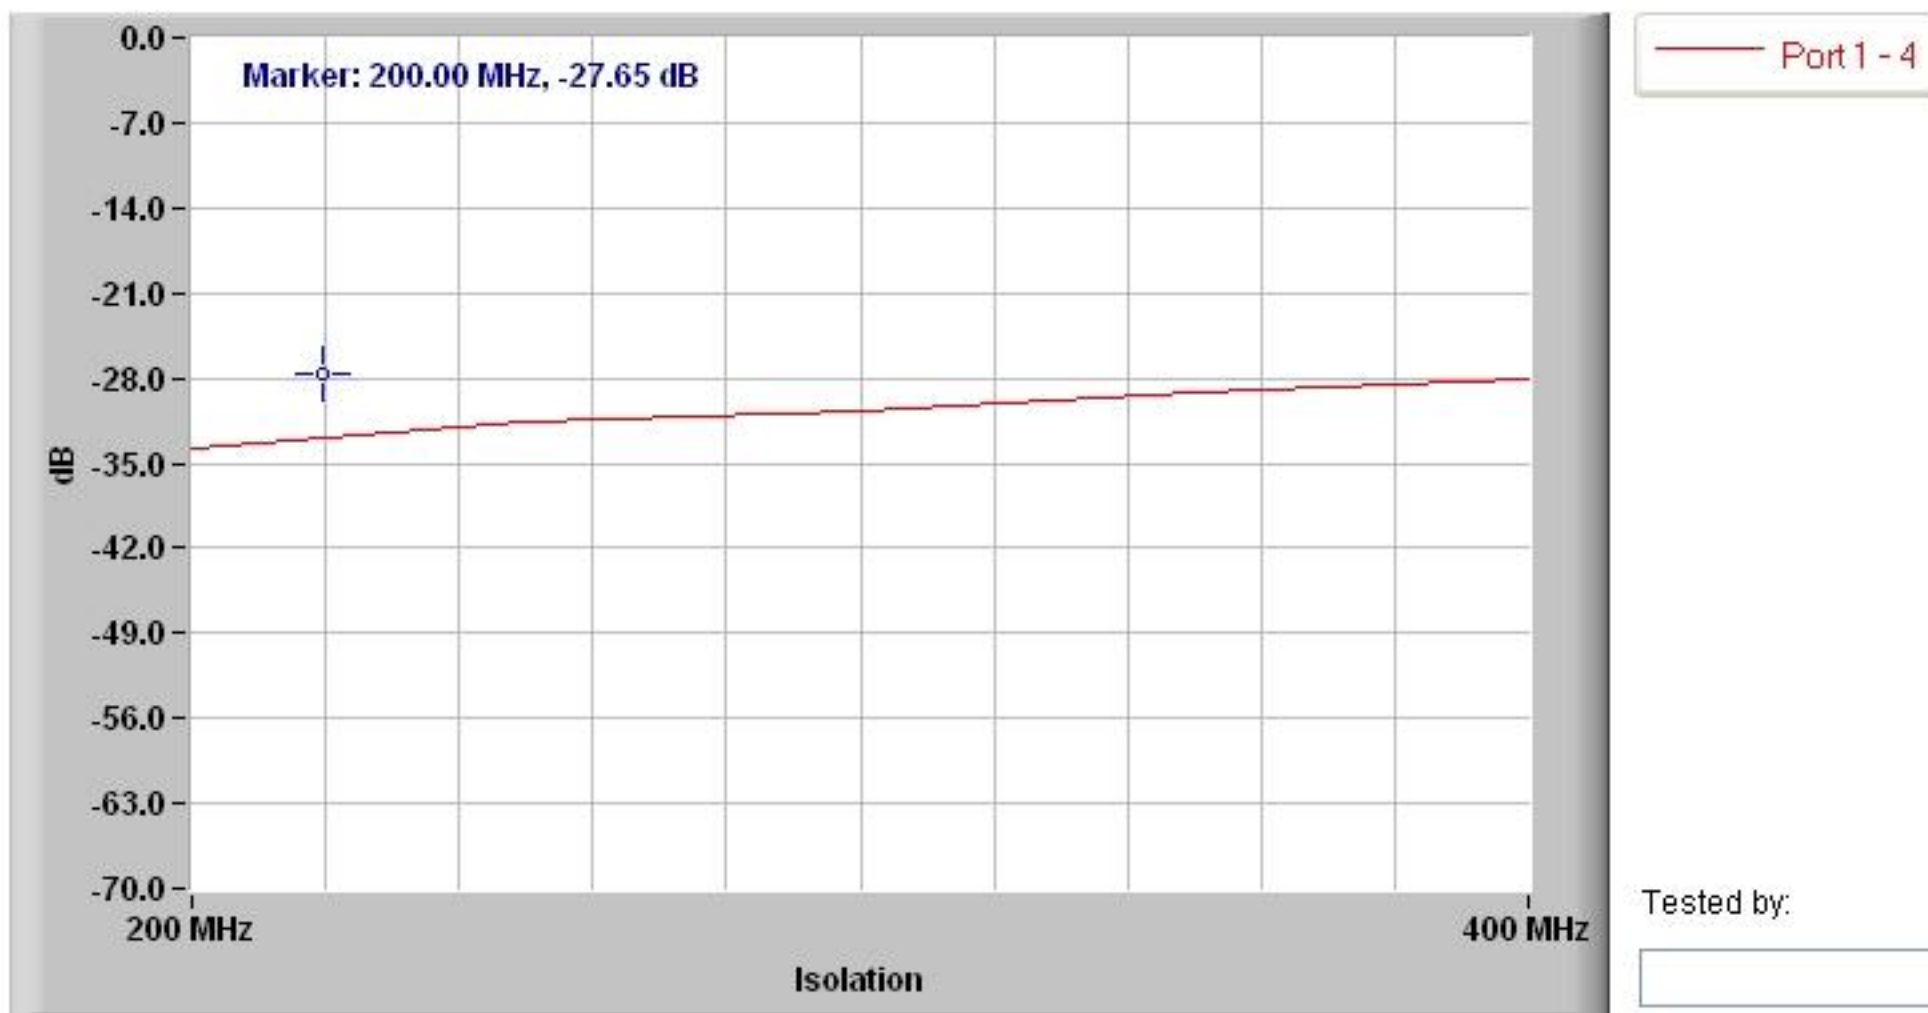

180 DEGREE HYBRID 4 PORT
Model Number: JL-8

Tested by:

180 DEGREE HYBRID 4 PORT
Model Number: JL-8

Tested by:

180 DEGREE HYBRID 4 PORT
Model Number: JL-8

180 DEGREE HYBRID 4 PORT
Model Number: JL-8

Tested by:

Test Plots

MICROWAVE COMMUNICATIONS
LABORATORIES, INC.

180 DEGREE HYBRID 4 PORT
Model Number: JL-8

Test Plots

MICROWAVE COMMUNICATIONS
LABORATORIES, INC.

180 DEGREE HYBRID 4 PORT
Model Number: JL-8