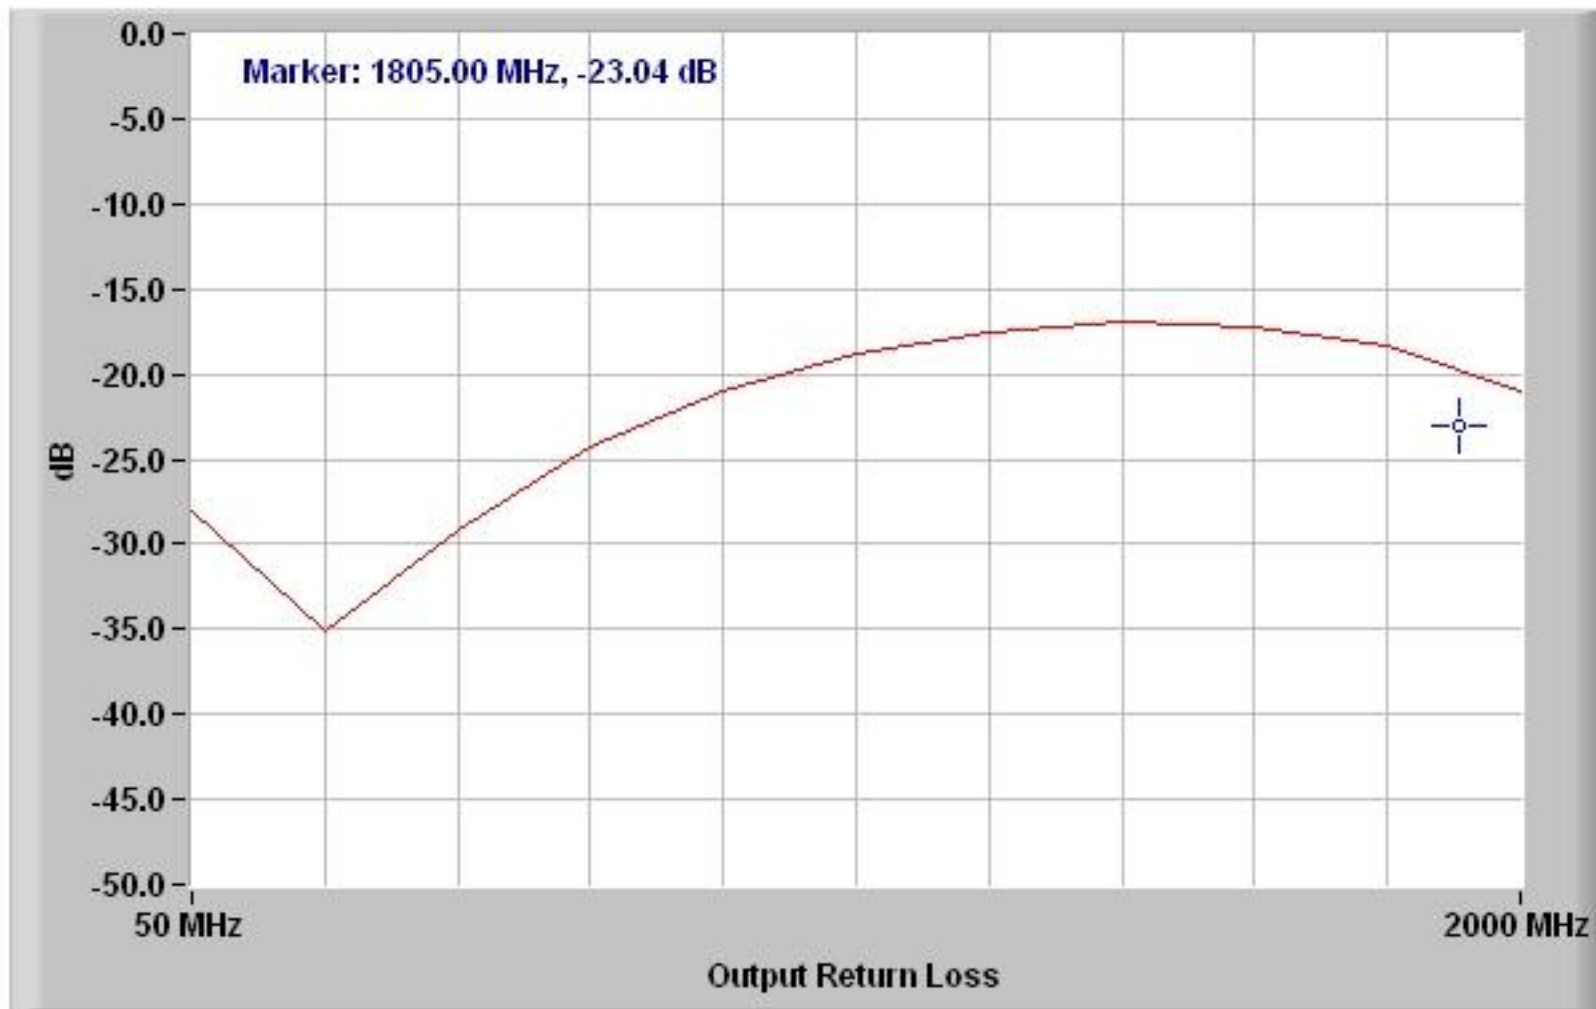

DIRECTIONAL COUPLER
Device Type: Broadband Model Number: CL6-10

Tested by:

DIRECTIONAL COUPLER
Device Type: Broadband Model Number: CL6-10

Tested by:

DIRECTIONAL COUPLER
Device Type: Broadband Model Number: CL6-10

Tested by:

DIRECTIONAL COUPLER
Device Type: Broadband Model Number: CL6-10

Tested by: