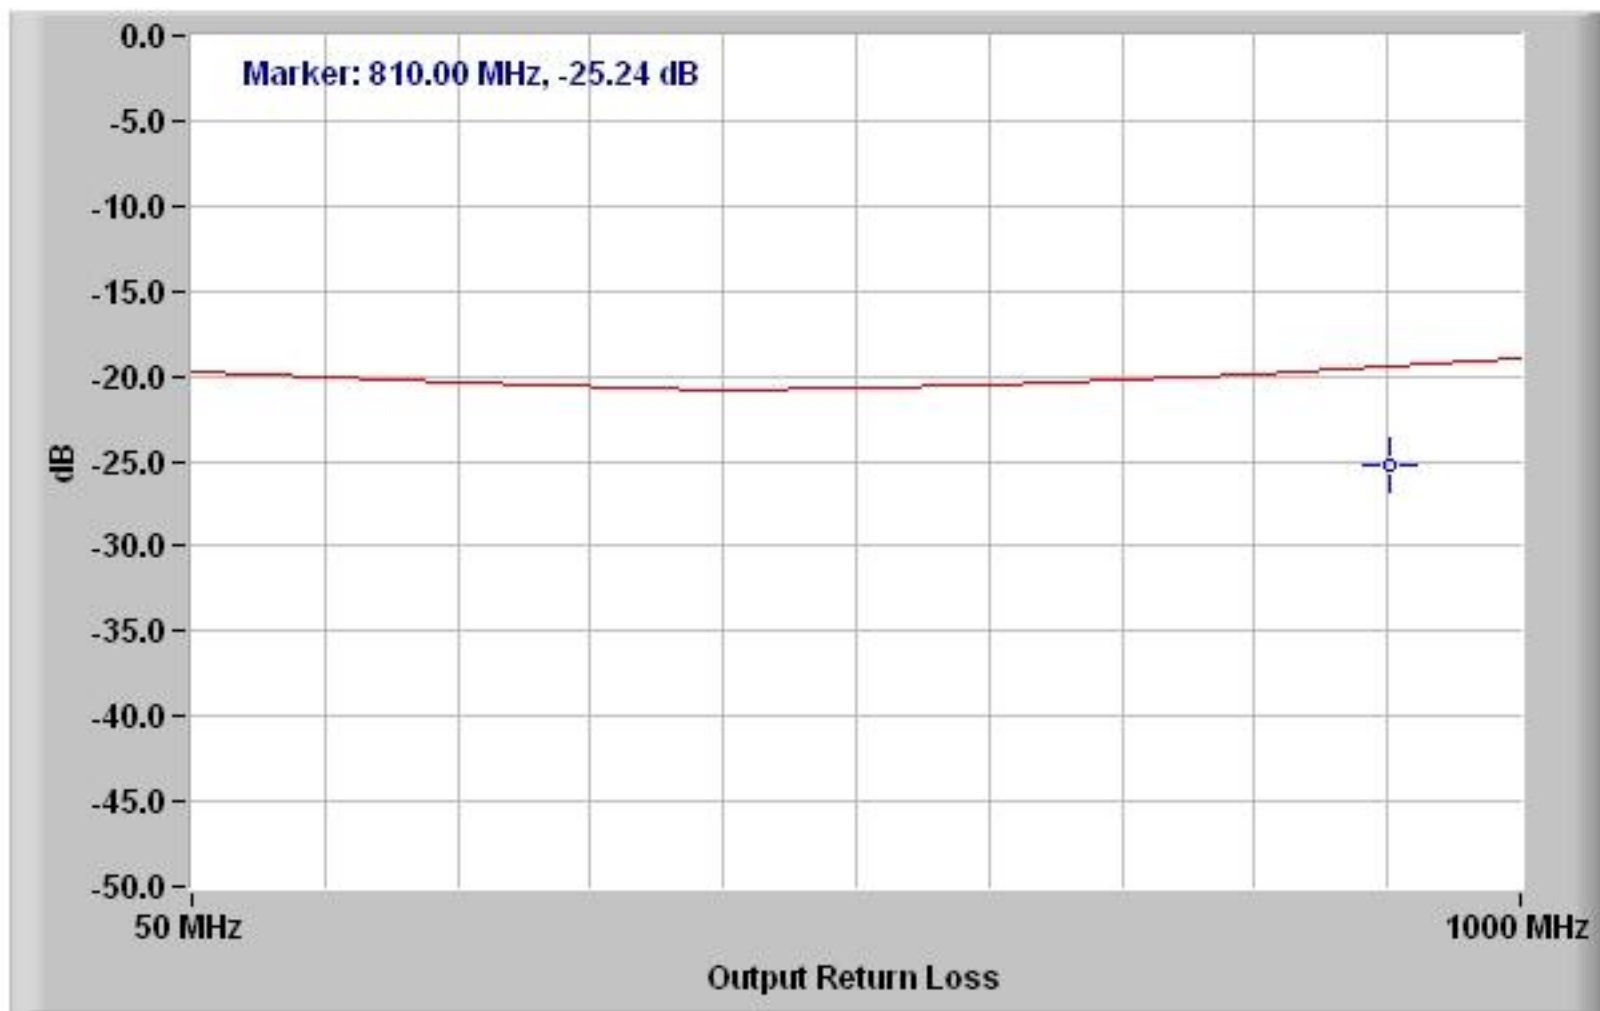

DIRECTIONAL COUPLER  
Device Type: Broadband Model Number: CL5-20

Tested by:

DIRECTIONAL COUPLER  
Device Type: Broadband Model Number: CL5-20

Tested by:

DIRECTIONAL COUPLER  
Device Type: Broadband Model Number: CL5-20

Tested by:

DIRECTIONAL COUPLER  
Device Type: Broadband Model Number: CL5-20

Tested by: