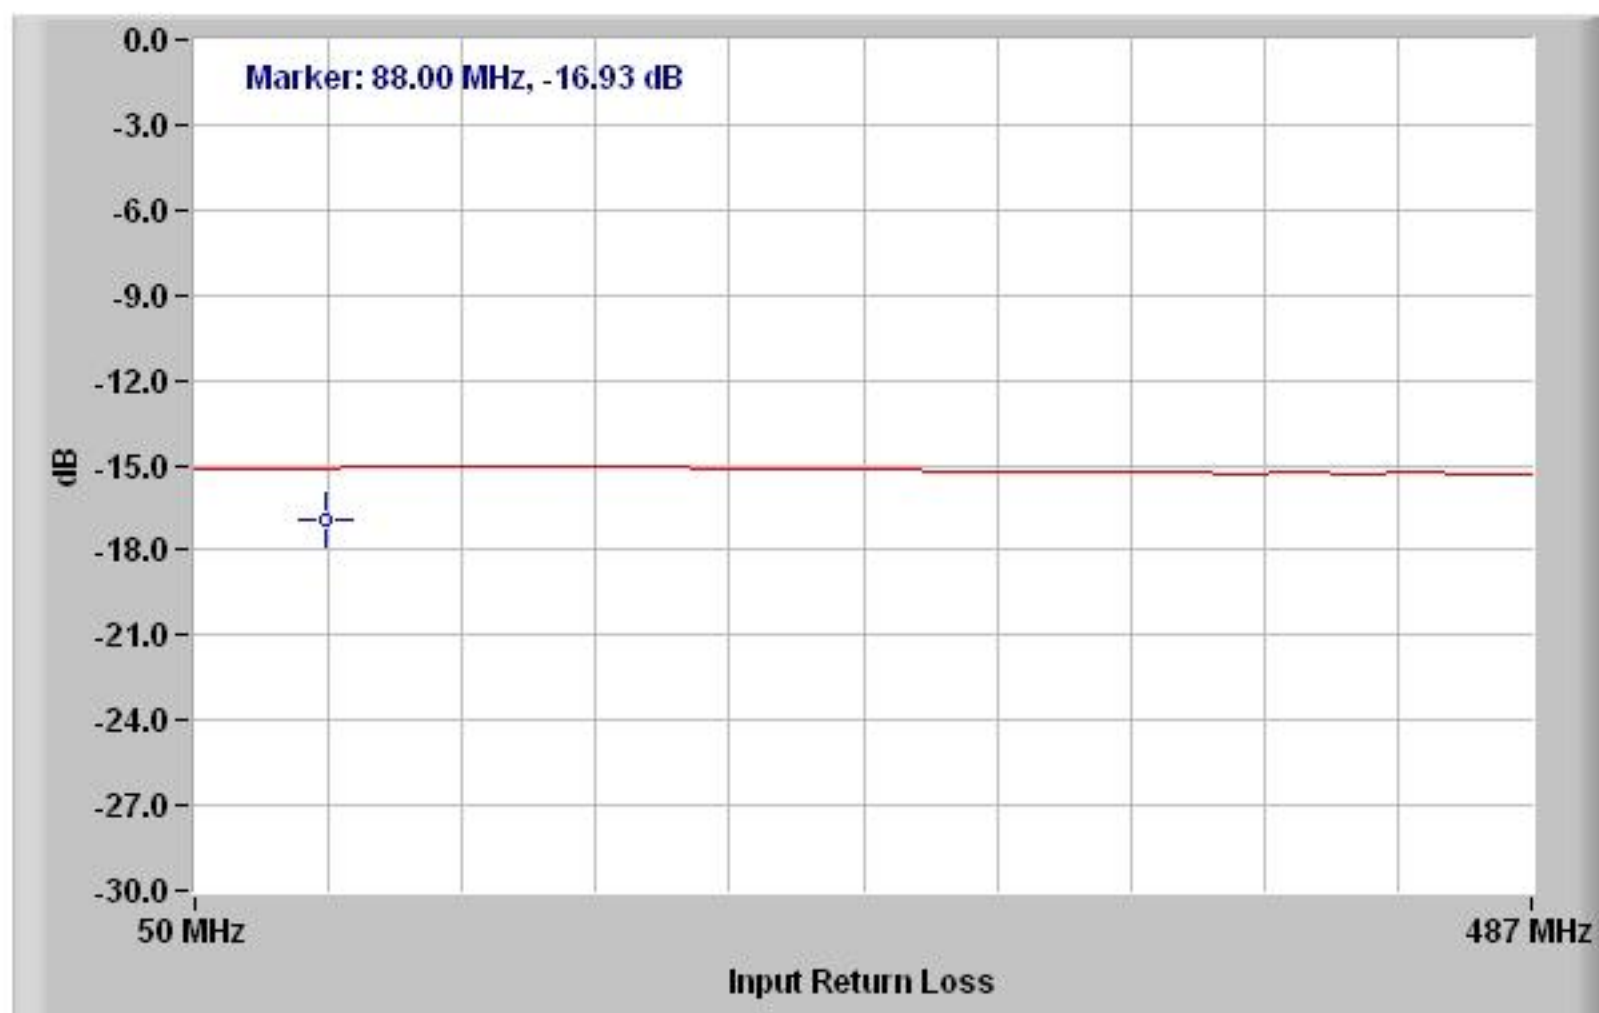

DIRECTIONAL COUPLER
Device Type: Lumped Model Number: CL4-16

Tested by:

DIRECTIONAL COUPLER
Device Type: Lumped Model Number: CL4-16

Tested by:

DIRECTIONAL COUPLER
Device Type: Lumped Model Number: CL4-16

Tested by:

DIRECTIONAL COUPLER
Device Type: Lumped Model Number: CL4-16

Tested by: