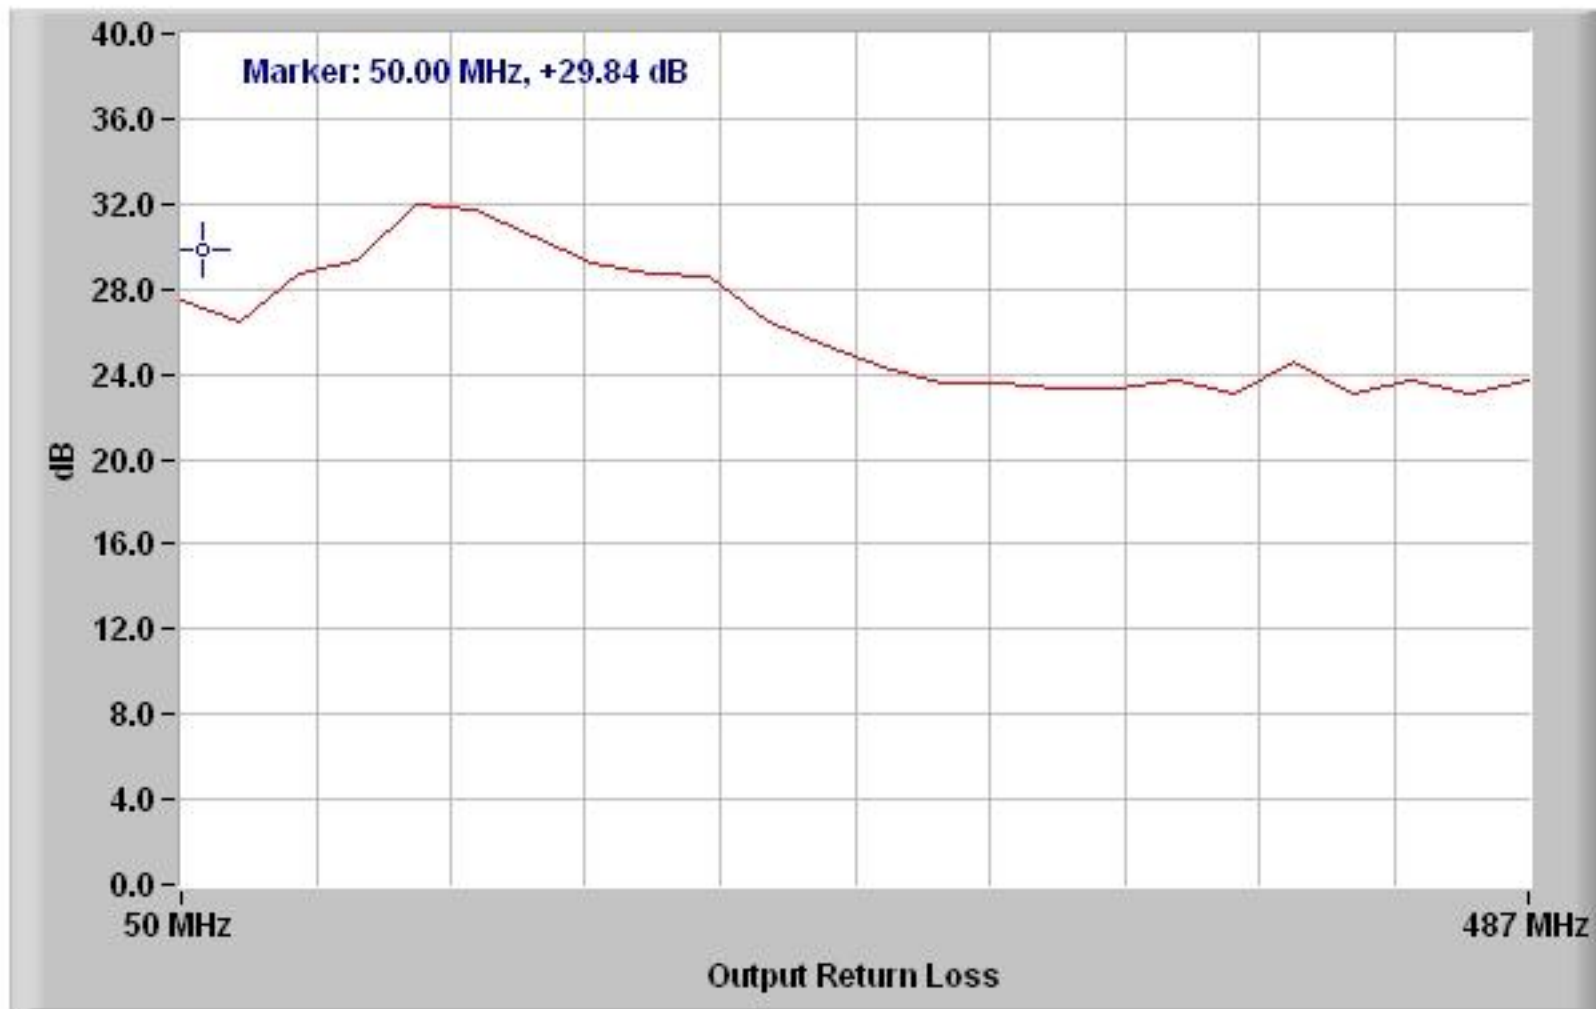

DIRECTIONAL COUPLER
Device Type: Lumped Model Number: CL4-16

Tested by:

DIRECTIONAL COUPLER
Device Type: Lumped Model Number: CL4-16

Tested by:

DIRECTIONAL COUPLER
Device Type: Lumped Model Number: CL4-16

Tested by:

DIRECTIONAL COUPLER
Device Type: Lumped Model Number: CL4-16

Tested by: