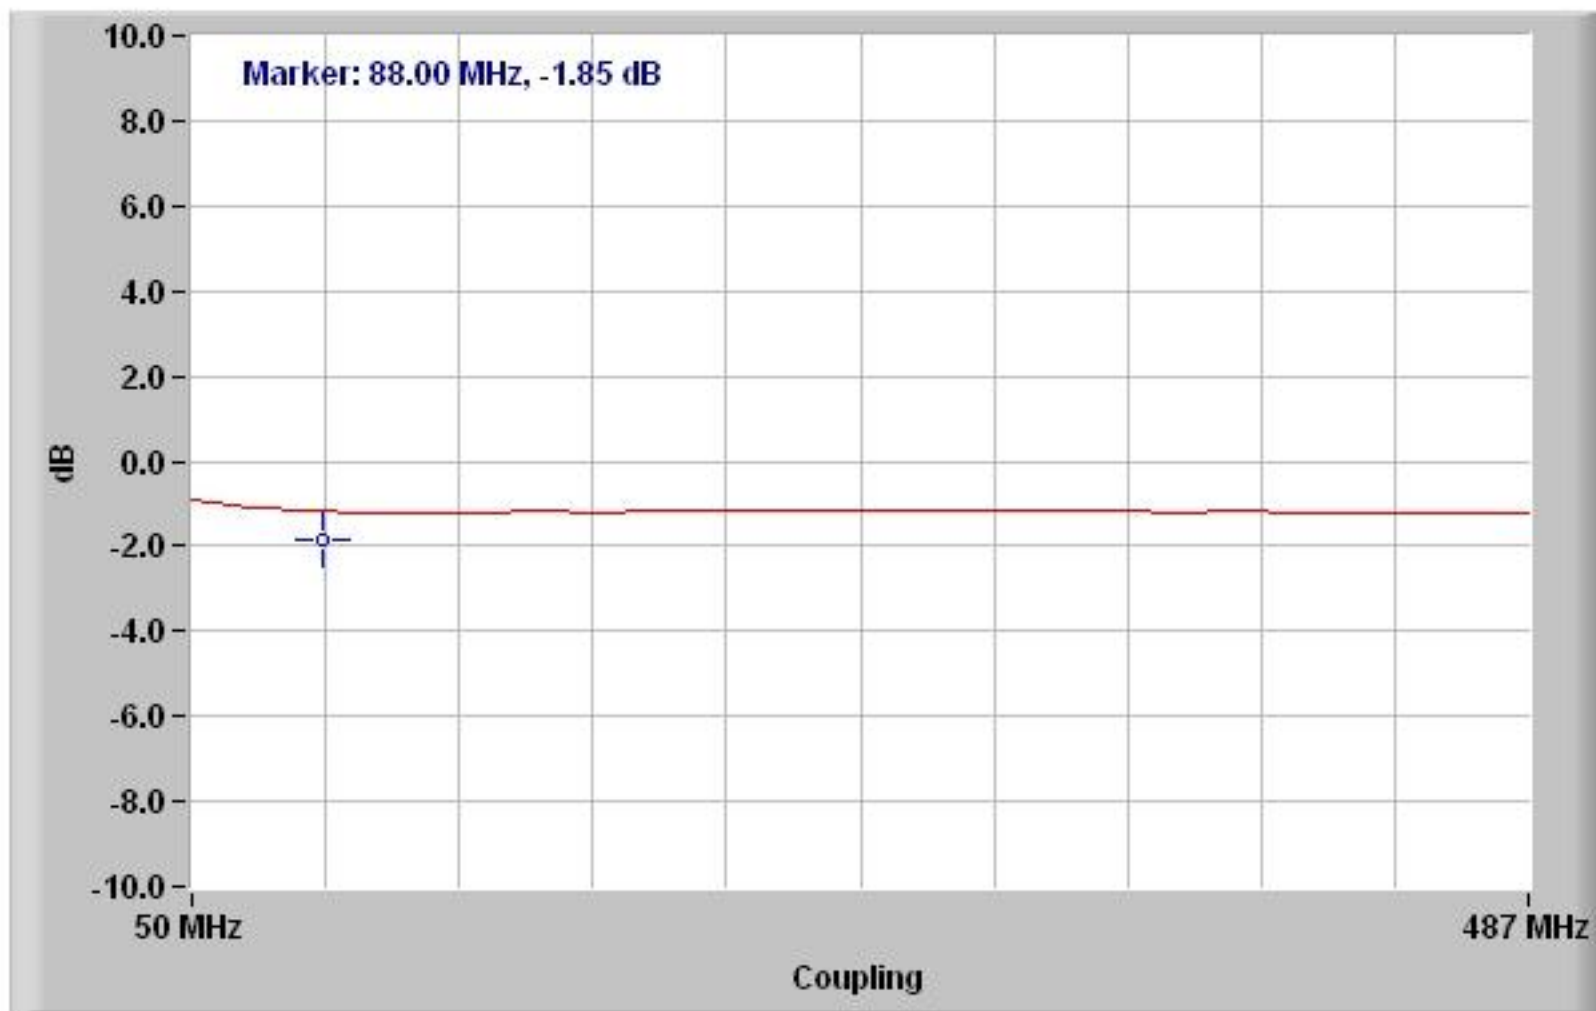

DIRECTIONAL COUPLER
Device Type: Lumped Model Number: CL4-16

Tested by:

DIRECTIONAL COUPLER
Device Type: Lumped Model Number: CL4-16

Tested by:

DIRECTIONAL COUPLER
Device Type: Lumped Model Number: CL4-16

Tested by:

DIRECTIONAL COUPLER
Device Type: Lumped Model Number: CL4-16

Tested by: