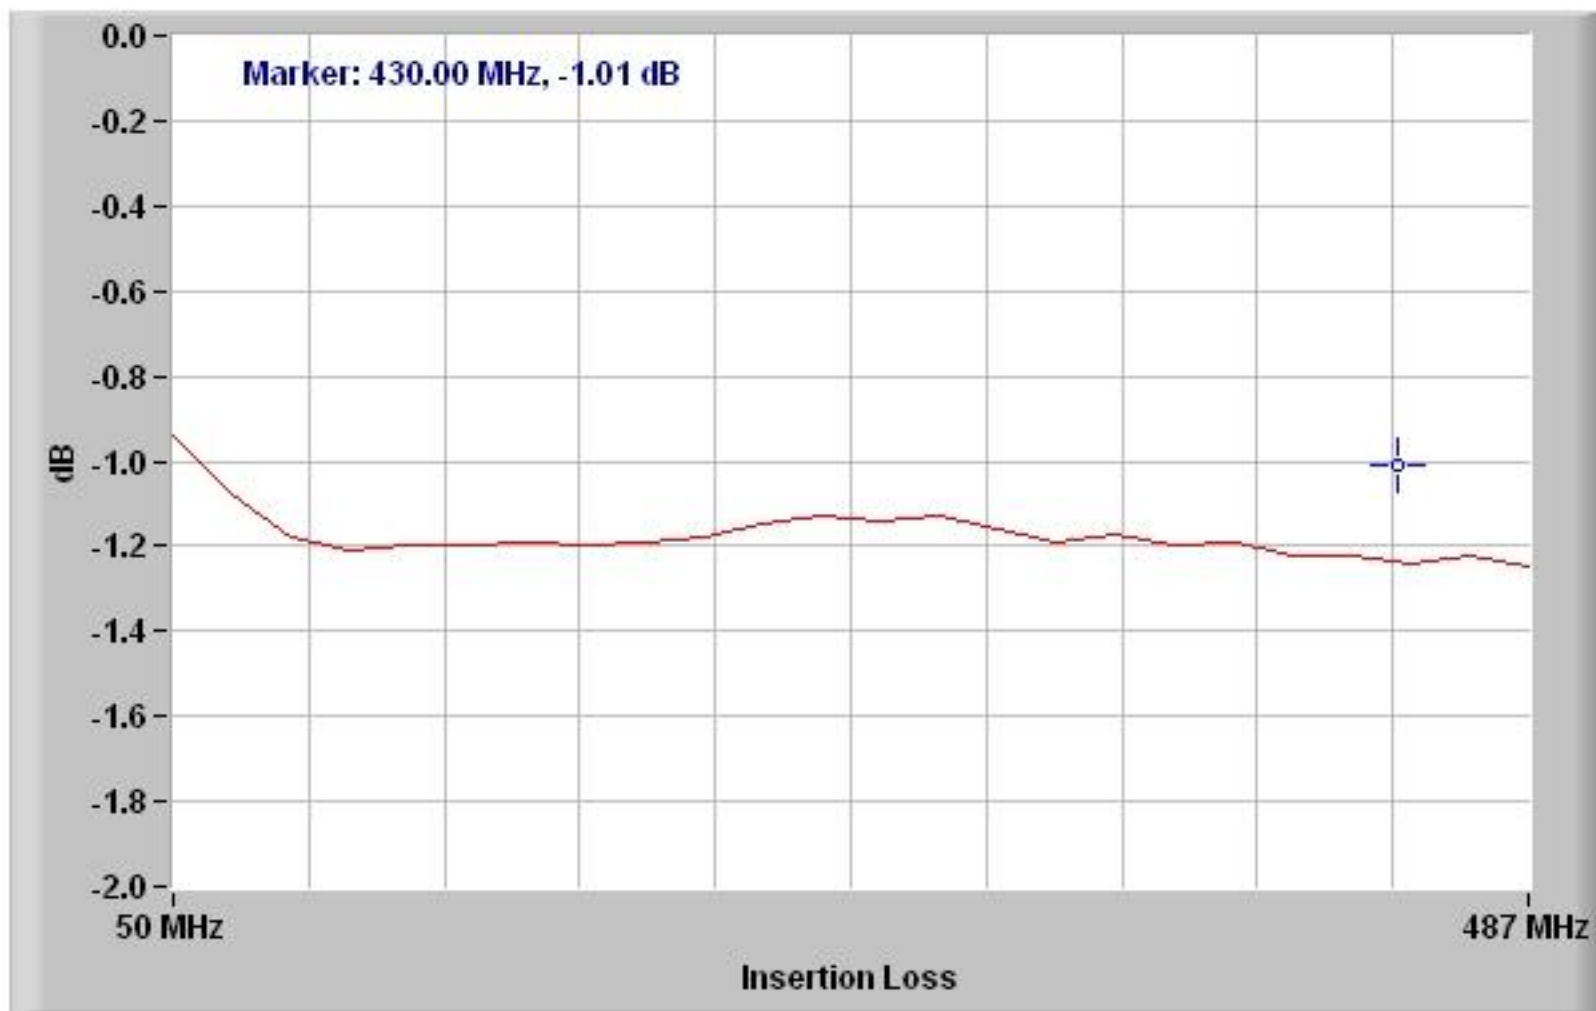

DIRECTIONAL COUPLER
Device Type: Lumped Model Number: CL4-16

Tested by:

DIRECTIONAL COUPLER
Device Type: Lumped Model Number: CL4-16

Tested by:

DIRECTIONAL COUPLER
Device Type: Lumped Model Number: CL4-16

Tested by:

DIRECTIONAL COUPLER
Device Type: Lumped Model Number: CL4-16

Tested by: