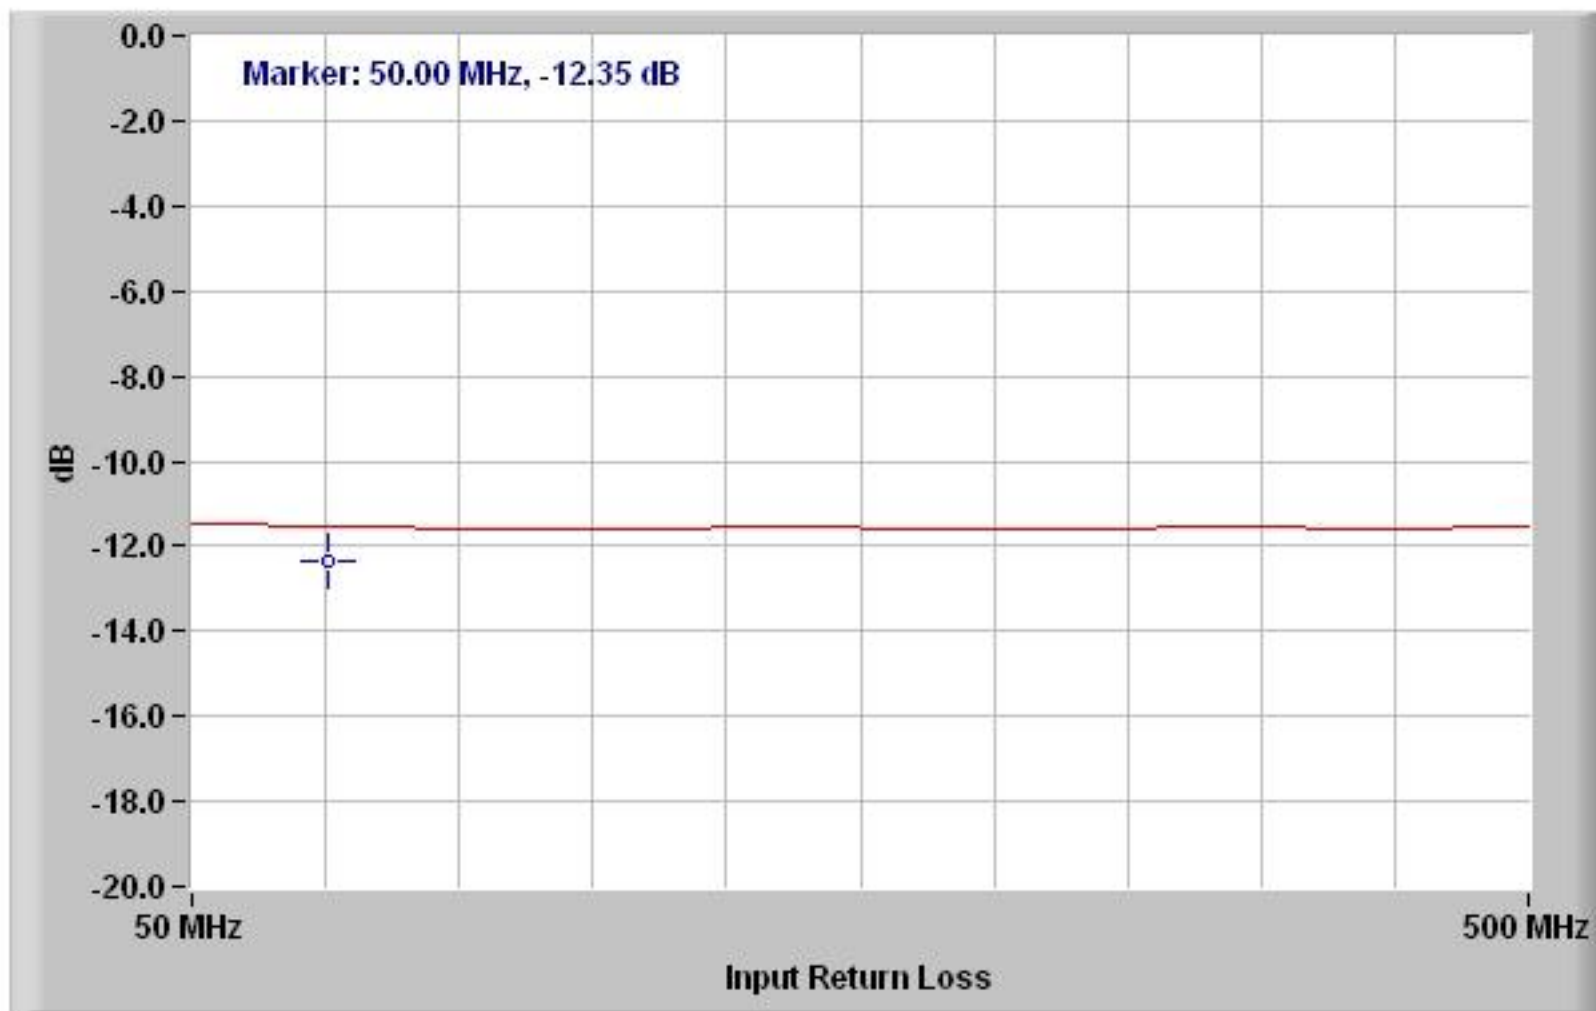

DIRECTIONAL COUPLER  
Device Type: Broadband Model Number: CL4-10

Tested by:

DIRECTIONAL COUPLER  
Device Type: Broadband Model Number: CL4-10

Tested by:

# Test Plots

CUSTOMER: LOCKHEED MARTIN P.O. #: FT0684624

MICROWAVE COMMUNICATIONS  
LABORATORIES, INC.

## DIRECTIONAL COUPLER

Device Type: Broadband Model Number: CL4-10 Serial Number: 0716/02

Test Date: 04-25-2007 Time: 15:25:17

Tested by:

DIRECTIONAL COUPLER  
Device Type: Broadband Model Number: CL4-10

Tested by: