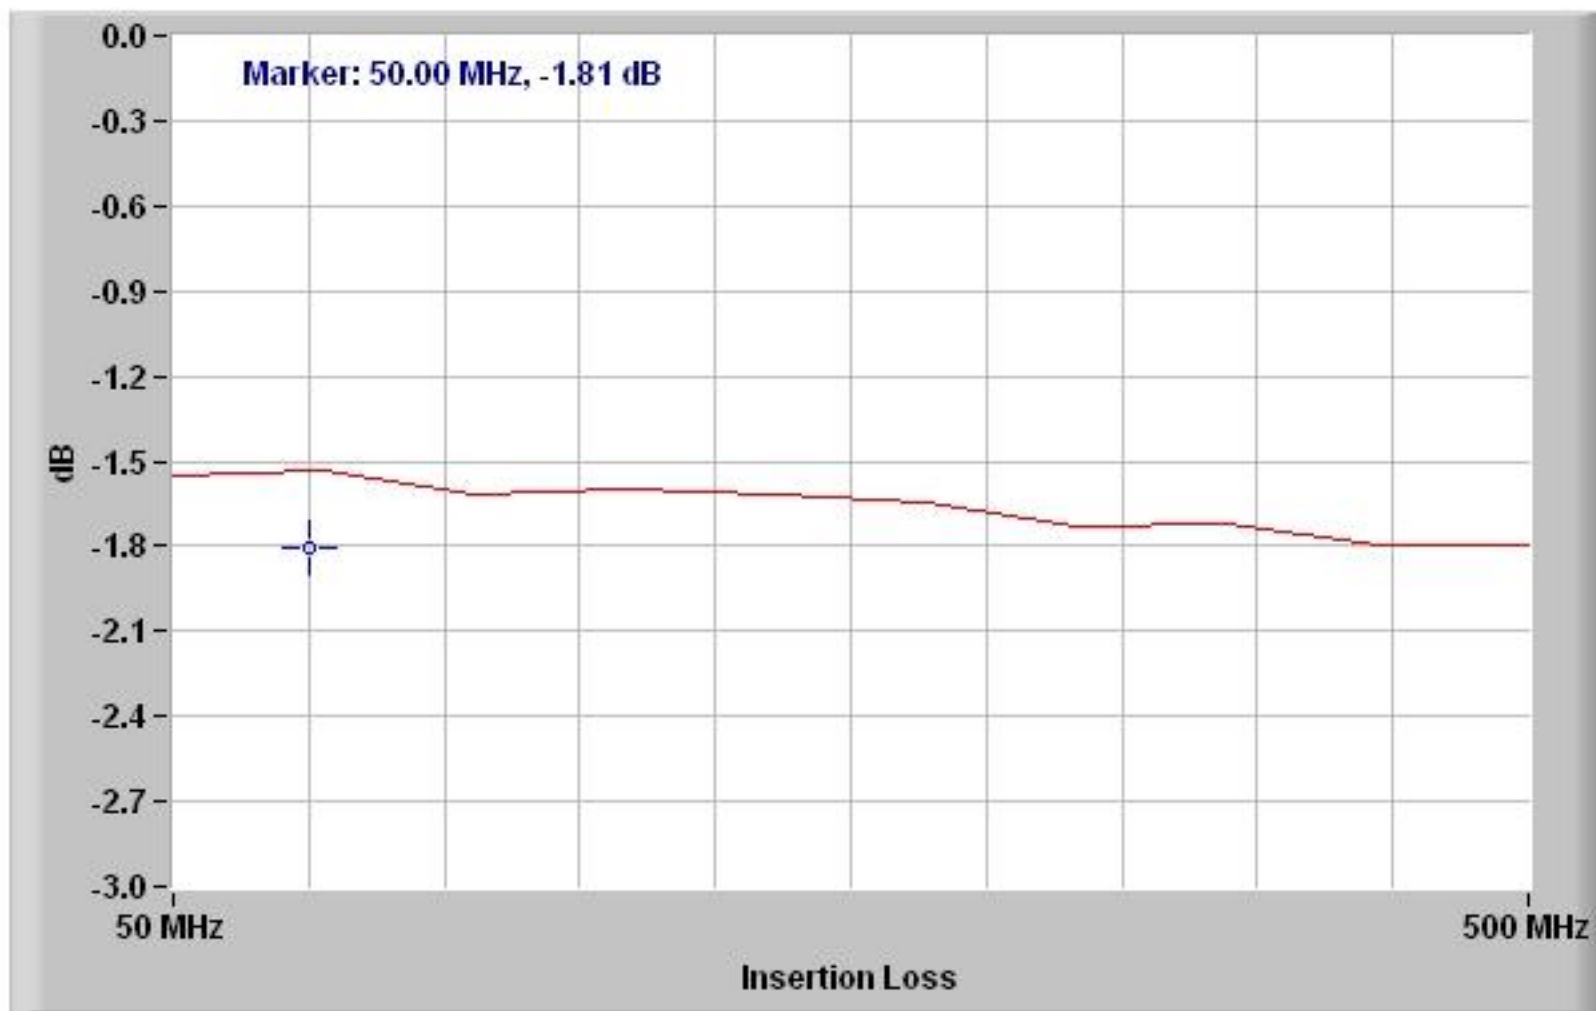

DIRECTIONAL COUPLER  
Device Type: Broadband Model Number: CL4-10

Tested by:

DIRECTIONAL COUPLER  
Device Type: Broadband Model Number: CL4-10

Tested by:

# Test Plots

CUSTOMER: LOCKHEED MARTIN P.O. #: FT0684624

MICROWAVE COMMUNICATIONS  
LABORATORIES, INC.

## DIRECTIONAL COUPLER

Device Type: Broadband Model Number: CL4-10 Serial Number: 0716/02

Test Date: 04-25-2007 Time: 15:25:17

Tested by:

DIRECTIONAL COUPLER  
Device Type: Broadband Model Number: CL4-10

Tested by: